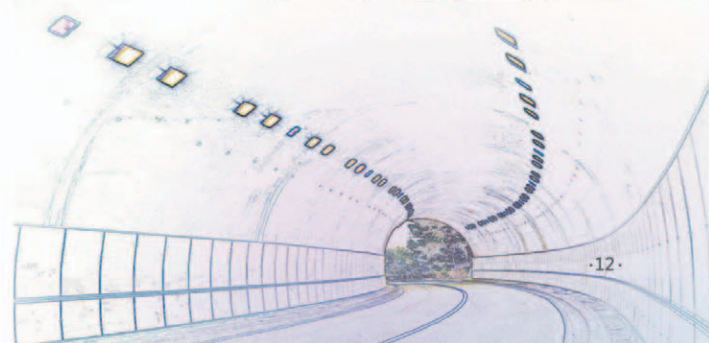

Technical Data

80-140W Power(W)	AC85-265V DC 12/24V Voltage (V)		
110lm/W Lumen (lm/W)	>80 Color Rendering index (Ra)	2500-7000K Color temperature(K)	
>90% Power Efficiency(%)	IP65 IP Rating(IP)	75° Beam angle(°)	10.6kg Weight (kg)