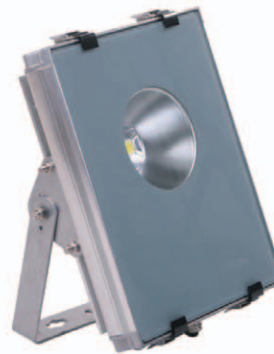

LED SPOT LIGHT

MODEL NO.: RT390ST 30W-70W

Technical Data

30~70W Power(W)	AC85~265V DC12/24V Voltage (V)		
110LM/W Lumen (LM/W)	>80 Color Rendering index (Ra)	2500~7000K Color temperature(K)	
>90% Power Efficiency(%)	IP65 IP Rating(IP)	12.5° Beam angle(°)	7.4kg Weight (kg)

MODEL NO.: RT590ST-S 80W-140W