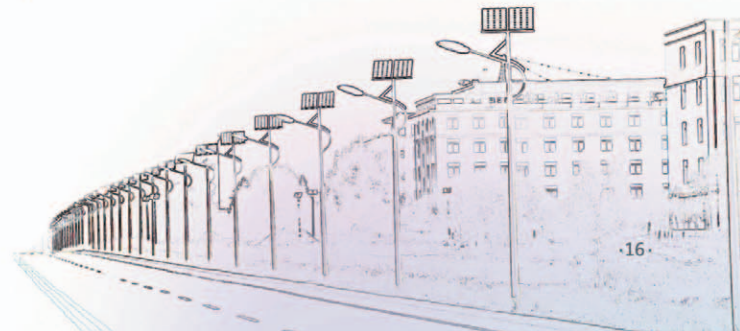

Technical Data

10-60W Power(W)	AC85-265V DC12/24V Voltage (V)		
110lm/W Lumen (lm/W)	>80 Color Rendering index (Ra)	2500-7000K Color temperature(K)	
>90% Power Efficiency(%)	IP65 IP Rating(IP)	70° Beam angle(°)	6.5kg Weight (kg)